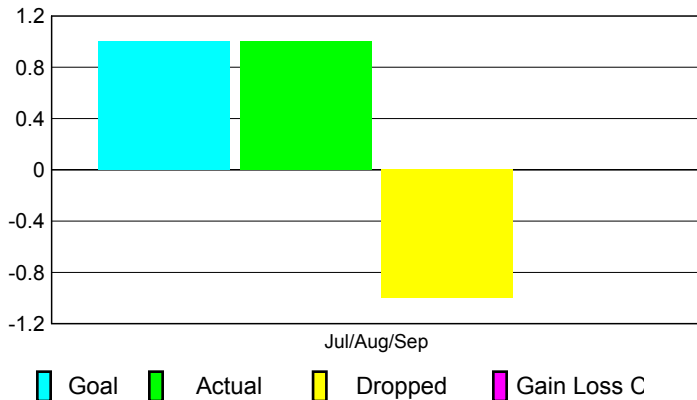

2010-2011 GMT Reports for District (or Undistricted) **District 4 A1**

GMT: **DANA M BIGGS**

Location: **CALIFORNIA**

GMT CA: **1**

CLUBS

Club Results
2010-2011

Clubs
2009-2010

Month	New Club Goal	Actual New Clubs	Actual Dropped Clubs	Gain/Loss of Clubs	Gain/Loss of Clubs
Jul/Aug/Sep	1	1	-1	0	-1
Totals	1	1	-1	0	-1

Club Results 2010-2011

Goal, New, Dropped, Gain/Loss

Comparison of Club Gain/Loss

Current Year Compared to the Previous Year

YTD Status Quo Clubs 2010-2011

Status Quo Clubs Compared to Status Quo Members

MEMBERSHIP